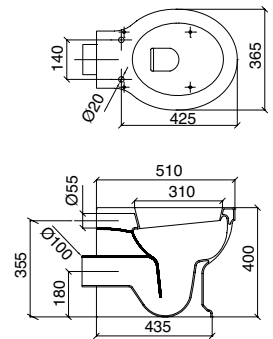

5044
bianco_white_blanco

5033
bianco_white_blanco

5022
bianco_white_blanco

AT78CR
AT78ON
AT78BR
AT78NI
AT78OL
AT78NN

AT77CR
AT77ON
AT77BR
AT77NI
AT77OL
AT77NN