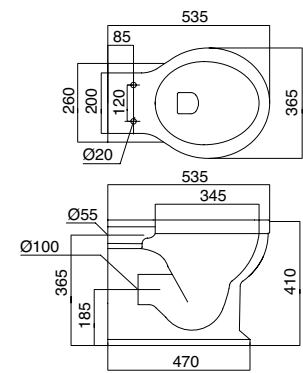

Vaso "Inglese" back to wall scarico parete
Back to wall pan wall drain
Inodoro "Back to wall" salida pared

5022
bianco_white_blanco