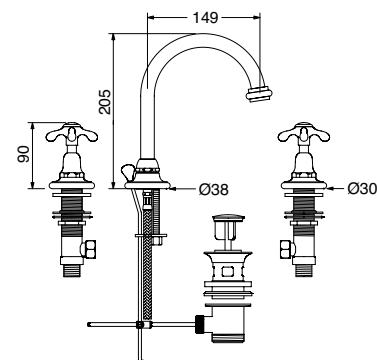

Batteria lavabo 3 fori con scarico
3 hole basin mixer with PUW
Gruppo lavabo 3 corpi con desaguë

FI142maCR
FI142maON
FI142maBR
FI142maNI
FI142maOL
FI142maNN