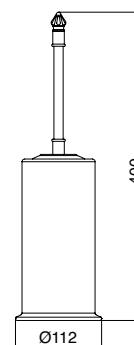

Specchio basculante ovale
con cristallo antiftortunistico
Tilting oval bevelled mirror

CL112CR
CL112ON
CL112BR
CL112NI
CL112OL
CL112NN