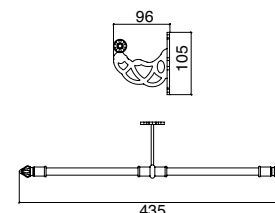

CL103ACR
 CL103AON
 CL103ABR
 CL103ANI
 CL103AOL
 CL103ANN

Porta salviette doppio cm 55
 Wall mounted double towel rail holder cm 55
 Toallero mural doble cm 55

CL104CR
 CL104ON
 CL104BR
 CL104NI
 CL104OL
 CL104NN

Porta salviette bidet cm 42,5
 Wall mounted bidet towel rail cm 42,5
 Toallero mural bidé cm 42,5

CL105CR
 CL105ON
 CL105BR
 CL105NI
 CL105OL
 CL105NN

Appendiabiti singolo
 Wall mounted robe hook
 Colgador