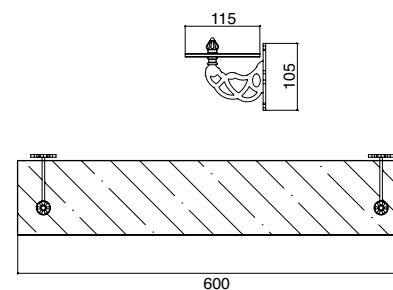

CL103ACR
CL103AON
CL103ABR
CL103ANI
CL103AOL
CL103ANN

CL104CR
CL104ON
CL104BR
CL104NI
CL104OL
CL104NN

CL105CR
CL105ON
CL105BR
CL105NI
CL105OL
CL105NN

CL107CR
CL107ON
CL107BR
CL107NI
CL107OL
CL107NN

CL109CR
CL109ON
CL109BR
CL109NI
CL109OL
CL109NN