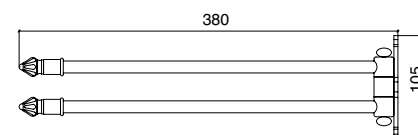

Pattumiera 5l Classica
Dustbin Classica capacity 5l
Cubo de basura 5L

FL090CR
FL090ON
FL090BR
FL090NI
FL090OL
FL090NN