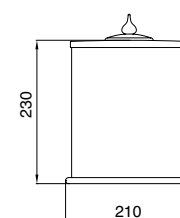

CL102CR
CL102ON
CL102BR
CL102NI
CL102OL
CL102NN

CL110CR
CL110ON
CL110BR
CL110NI
CL110OL
CL110NN

CL112CR
CL112ON
CL112BR
CL112NI
CL112OL
CL112NN

CL204CR
CL204ON
CL204BR
CL204NI
CL204OL
CL204NN

FL090CR
FL090ON
FL090BR
FL090NI
FL090OL
FL090NN