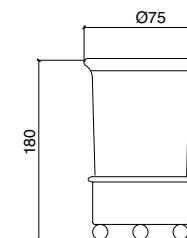

Porta salviette singolo cm 40
Wall mounted single towel rail holder cm 40
Toallero mural cm 40

CL103CR
CL103ON
CL103BR
CL103NI
CL103OL
CL103NN

Porta salviette cm 55
 Wall mounted single towel rail holder cm 55
 Toallero mural cm 55