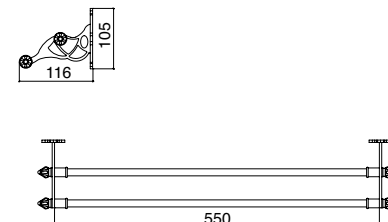

Porta salviette bidet cm 42,5
Wall mounted bidet towel rail cm 42,5
Toallero mural bidé cm 42,5

CL105CR
CL105ON
CL105BR
CL105NI
CL105OL
CL105NN