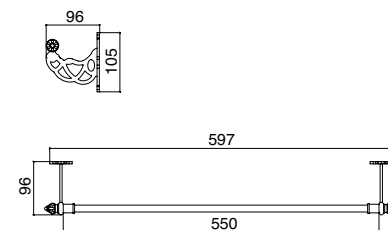

Porta salviette doppio cm 55
Wall mounted double towel rail holder cm 55
Toallero mural doble cm 55

CL104CR
CL104ON
CL104BR
CL104NI
CL104OL
CL104NN