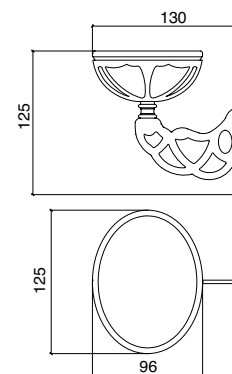

Porta spazzolino da muro
Wall mounted tumbler
Porta cepillos mural

CL101CR
CL101ON
CL101BR
CL101NI
CL101OL
CL101NN