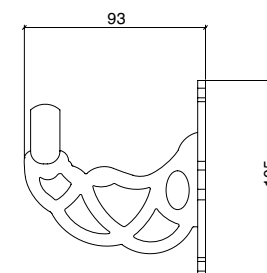

Mensola
Wall mounted glass shelf
Estante con cristal

CL109CR
CL109ON
CL109BR
CL109NI
CL109OL
CL109NN