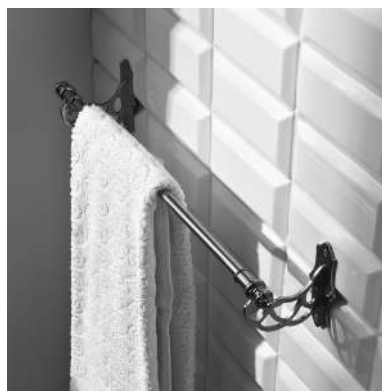

Porta salviette singolo cm 40
Wall mounted single towel rail holder cm 40
Toallero mural cm 40

CL103CR
CL103ON
CL103BR
CL103NI
CL103OL
CL103NN