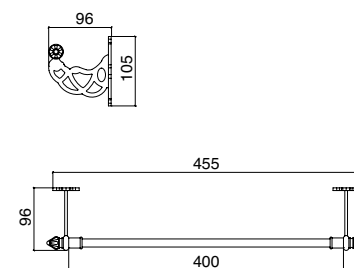

Porta salviette singolo cm 40
Wall mounted single towel rail holder cm 40
Toallero mural cm 40

CL103CR
CL103ON
CL103BR
CL103NI
CL103OL
CL103NN

Porta salviette cm 55
 Wall mounted single towel rail holder cm 55
 Toallero mural cm 55