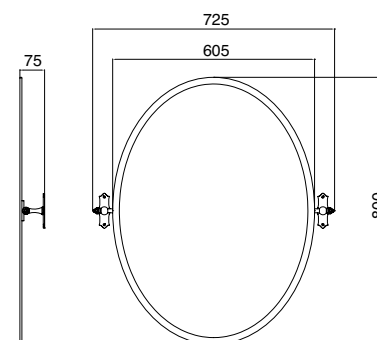

Porta salviette doppio snodato
Wall mounted double folding towel rail holder-
Toallero mural doble

CL204CR
CL204ON
CL204BR
CL204NI
CL204OL
CL204NN