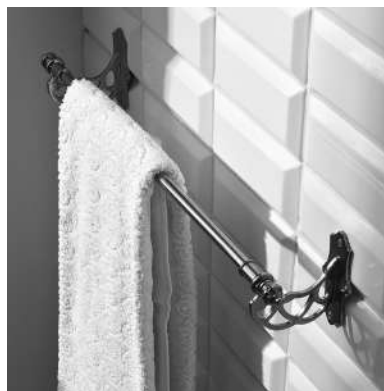

Porta salviette doppio cm 55
Wall mounted double towel rail holder cm 55
Toallero mural doble cm 55

Porta salviette cm 55
Wall mounted single towel rail holder cm 55
Toallero mural cm 55

CL103ACR
CL103AON
CL103ABR
CL103ANI
CL103AOL
CL103ANN