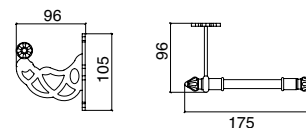

Portascopino da terra
Freestanding toilet brush
Escobillero

CL110CR
CL110ON
CL110BR
CL110NI
CL110OL
CL110NN